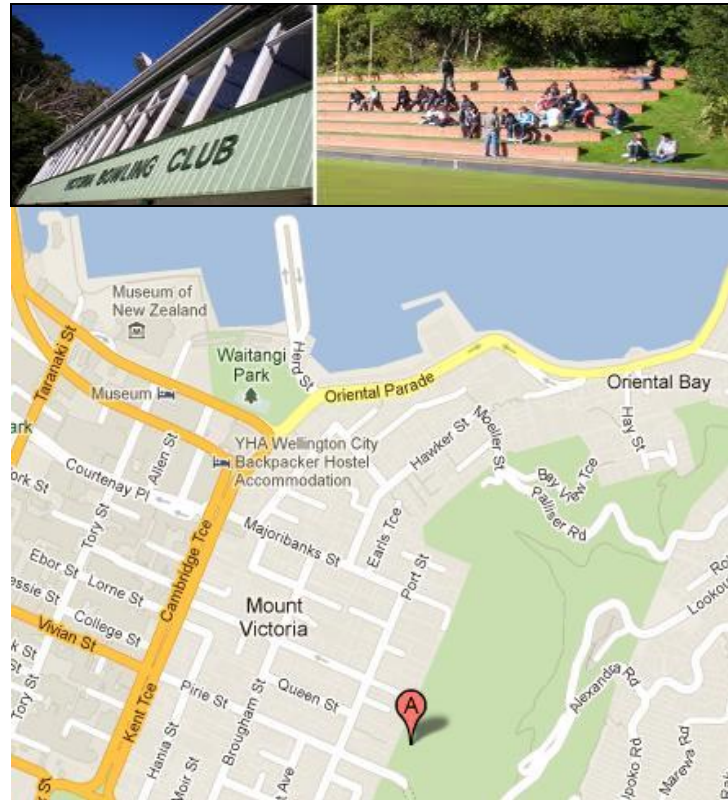

REGISTER YOUR INTEREST NOW:

Address: 125 Pirie Street, Mt Victoria
Phone: (04) 977-7210
Email: vbc@paradise.net.nz
Web: www.victoriabowlingclub.org.nz
Facebook: www.facebook.com/VictoriaBowlingClub

In association with Brooklyn Bar and Bistro